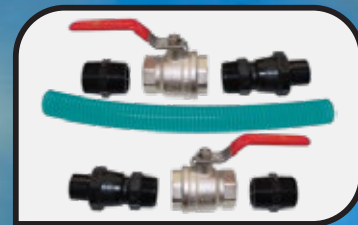

2xRTC27000
$7900
RRP*
*Call us for a DEAL today!

54,000L PACK
2 x 27,000L Rainwater tanks
Plus 1 FREE Connection kit
FREE Freight to site*

FREIGHT FREE TO SITE

Standard Tank Inclusions