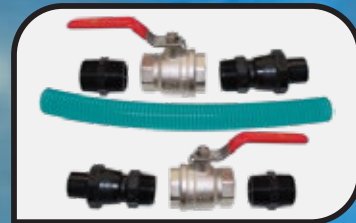

2xRTC13500
$5360
RRP*
*Call us for a DEAL today!

28,000L PACK

2 x 14,000L
Rainwater tanks

Plus 1 FREE
Connection kit

FREE Freight to site*

FREIGHT
FREE
TO
SITE

**Standard
Tank
Inclusions**