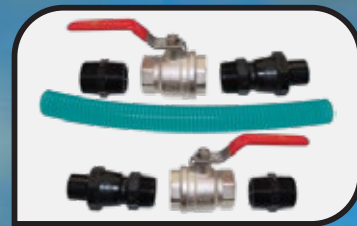

2xFT32000
$10400
RRP*
*Call us for a
DEAL today!

**64,000L
PACK**
2 x 32,000L
Rainwater tanks
Plus 1 FREE
Connection kit
FREE Freight to site*

**FREIGHT
FREE
TO
SITE**

**Standard
Tank
Inclusions**