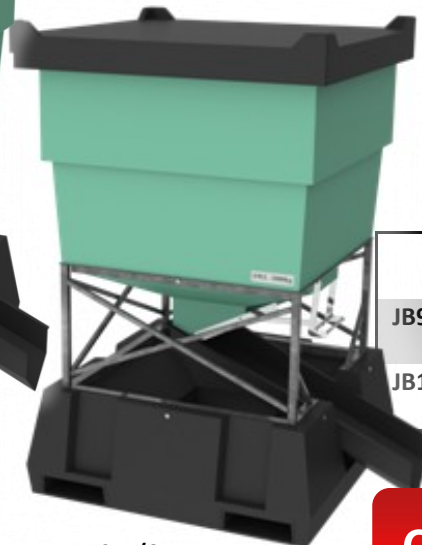

- Industrial grade polyethylene – no rust
- Stainless steel & poly discharge hatch mechanism
- Weather resistant design – can be stored outside
- Vermin proof
- Translucent bin – product level can be read from outside the bin
- Overcome lifting height restrictions
- 1000kg load capacity
- Built to withstand the rigours of farm life
- Standard colour translucent green

## JACKY BIN WITH POLY BASE FEATURES

- 915 or 1500 litre capacity
- Enclosed tyne pockets
- Stainless steel/poly self cleaning slide hatch
- Can be stacked when empty

CODE	DESCRIPTION	DIMENSIONS L x W x H (mm)
JB915/4	915 Litre Jacky Bin, complete with lid	1180 x 1180 x 1320
JB1500/4	1500 Litre Jacky Bin, complete with lid	1180 x 1180 x 1860

## JACKY BIN WITH SILO BASE

- Mini silo
- 915 or 1500 litre capacity
- Stainless steel/poly self cleaning slide hatch

CODE	DESCRIPTION	DIMENSIONS L x W x H (mm)
JB915/5	915 Litre Jacky Bin, complete with lid & steel frame	1180 x 1180 x 2270
JB1500/5	1500 Litre Jacky Bin, complete with lid & steel frame	1180 x 1180 x 2810

**JACKY BIN WITH SIDE DISCHARGE**

- Designed for discharging product to the side
- Excellent for filling seed drills, bagging feed or feeding out grain and pellets
- Chute length 1.1 m

JB1500/6

JB915/6

**Safety Frames ALSO available**